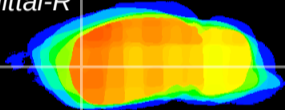

Coronal

Sagittal-R

Sagittal-L

ViBris: CX16268  
Horizontal

CPU lateral