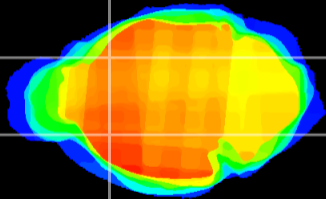

Coronal

Sagittal-R

Sagittal-L

ViBris: CX16268  
Horizontal

CPU lateral