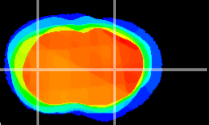

Coronal

Sagittal-R

Sagittal-L

ViBris: CX16268  
Horizontal

CPU lateral