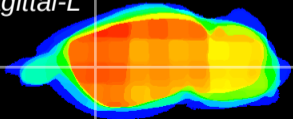

Coronal

Sagittal-R

Sagittal-L

ViBris: CX16268  
Horizontal

CPU lateral