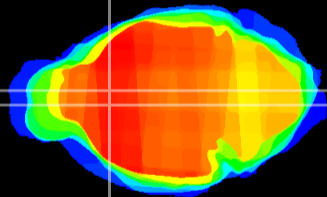

Coronal

Sagittal-R

Sagittal-L

ViBrism: CX16269
Horizontal

LS