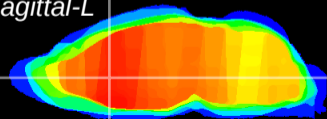

Coronal

Sagittal-R

Sagittal-L

ViBrism: CX16269
Horizontal

LS