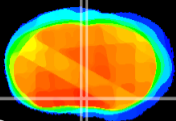

Coronal

Sagittal-R

Sagittal-L

ViBrisM: CX16270
Horizontal

MPA