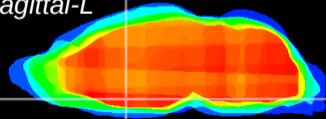

Coronal

Sagittal-R

Sagittal-L

ViBrisM: CX16270
Horizontal

MPA