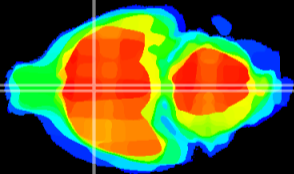

Coronal

Sagittal-R

Sagittal-L

ViBrisM: CX16270
Horizontal

MPA