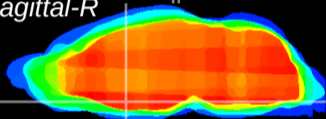

Coronal

Sagittal-R

Sagittal-L

ViBrisM: CX16270
Horizontal

MPA