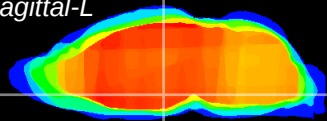

Coronal

Sagittal-R

Sagittal-L

ViBrism: CX16276
Horizontal

DM