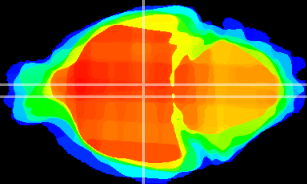

Coronal

Sagittal-R

Sagittal-L

ViBrism: CX16276
Horizontal

DM