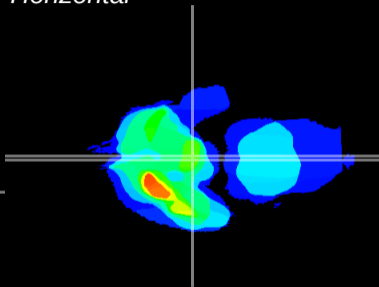

Coronal

Sagittal-R

Sagittal-L

ViBrism: CX16276
Horizontal

ME