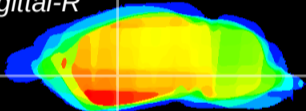

Coronal

Sagittal-R

Sagittal-L

ViBrism: CX16281
Horizontal

GP