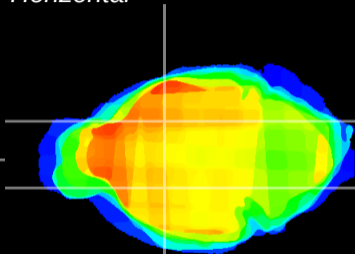

Coronal

Sagittal-R

Sagittal-L

ViBrism: CX16281
Horizontal

GP