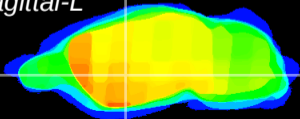

Coronal

Sagittal-R

Sagittal-L

ViBrism: CX16281
Horizontal

GP