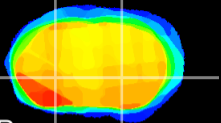

Coronal

Sagittal-R

Sagittal-L

ViBrism: CX16281
Horizontal

GP