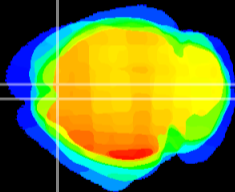

Coronal

Sagittal-R

Sagittal-L

ViBriSM: CX16283
Horizontal

Cx motor