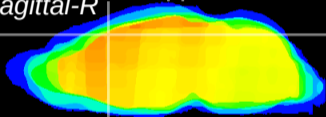

Coronal

Sagittal-R

Sagittal-L

ViBriSM: CX16283
Horizontal

Cx motor