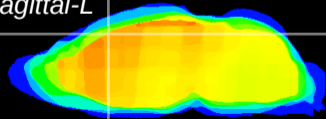

*Coronal*

*Sagittal-R*

*Sagittal-L*

ViBrism: CX16283  
*Horizontal*

Cx motor