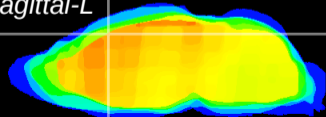

Coronal

Sagittal-R

Sagittal-L

ViBriSM: CX16283
Horizontal

Cx motor