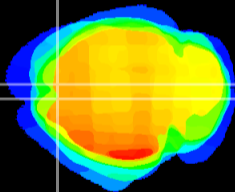

*Coronal*

*Sagittal-R*

*Sagittal-L*

ViBrism: CX16283  
*Horizontal*

Cx motor