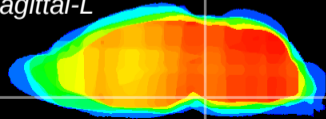

Coronal

Sagittal-R

Sagittal-L

ViBrism: CX16284
Horizontal

Pn