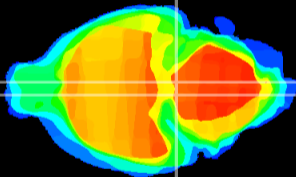

Coronal

Sagittal-R

Sagittal-L

ViBrism: CX16284
Horizontal

Pn