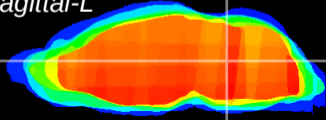

Coronal

Sagittal-R

Sagittal-L

ViBrism: CX16285
Horizontal

Tg