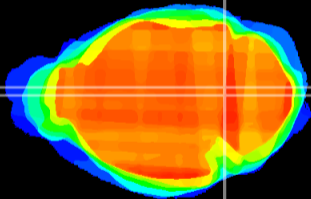

Coronal

Sagittal-R

Sagittal-L

ViBrism: CX16285
Horizontal

Tg