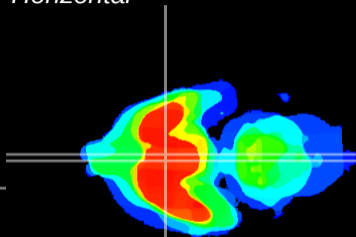

Coronal

Sagittal-R

Sagittal-L

ViBriSm: CX16295  
Horizontal

SCN