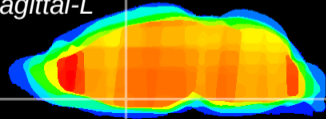

Coronal

Sagittal-R

Sagittal-L

ViBrism: CX16297
Horizontal

MPA