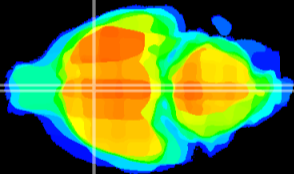

Coronal

Sagittal-R

Sagittal-L

ViBrism: CX16297
Horizontal

MPA