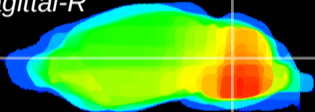

Coronal

Sagittal-R

Sagittal-L

ViBrism: CX16301
Horizontal

Cb nucleus