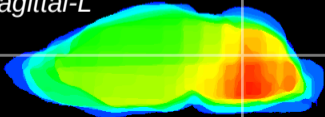

Coronal

Sagittal-R

Sagittal-L

ViBrism: CX16301
Horizontal

Cb nucleus