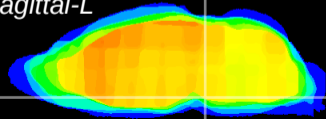

Coronal

Sagittal-R

Sagittal-L

ViBrism: CX16305
Horizontal

Pn