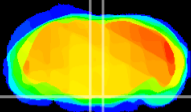

Coronal

Sagittal-R

Sagittal-L

ViBrism: CX16305
Horizontal

Pn