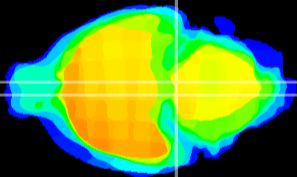

Coronal

Sagittal-R

Sagittal-L

ViBrism: CX16305
Horizontal

Pn