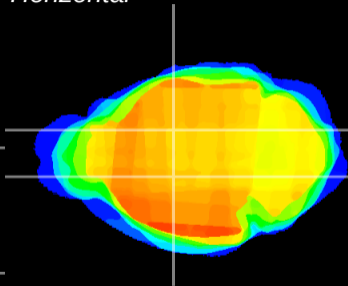

Coronal

Sagittal-R

Sagittal-L

ViBrisM: CX16305
Horizontal

VA/VL