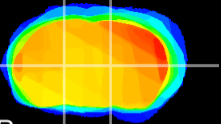

Coronal

Sagittal-R

Sagittal-L

ViBrisM: CX16305
Horizontal

VA/VL