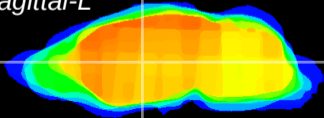

Coronal

Sagittal-R

Sagittal-L

ViBrisM: CX16305
Horizontal

VA/VL