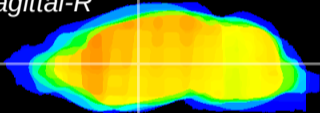

Coronal

Sagittal-R

Sagittal-L

ViBrisM: CX16305
Horizontal

VA/VL