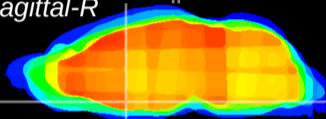

Coronal

Sagittal-R

Sagittal-L

ViBrism: CX16311
Horizontal

MPA