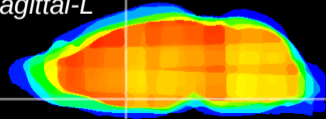

Coronal

Sagittal-R

Sagittal-L

ViBrism: CX16311
Horizontal

MPA