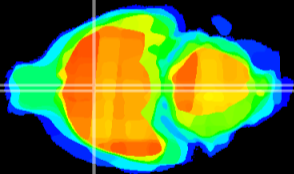

Coronal

Sagittal-R

Sagittal-L

ViBrism: CX16311
Horizontal

MPA