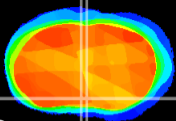

Coronal

Sagittal-R

Sagittal-L

ViBrism: CX16311
Horizontal

MPA