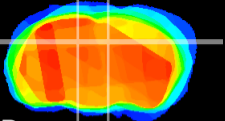

Coronal

Sagittal-R

Sagittal-L

ViBrism: CX16313
Horizontal

DG