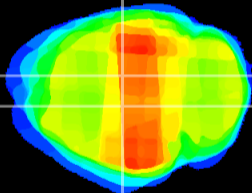

Coronal

Sagittal-R

Sagittal-L

ViBrism: CX16313
Horizontal

DG