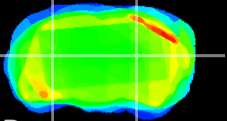

Coronal

Sagittal-R

Sagittal-L

ViBrism: CX16314
Horizontal

LG