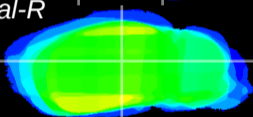

Coronal

Sagittal-R

Sagittal-L

ViBrism: CX16314
Horizontal

LG