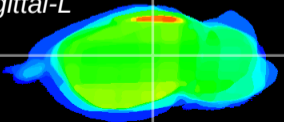

Coronal

Sagittal-R

Sagittal-L

ViBrism: CX16314
Horizontal

LG