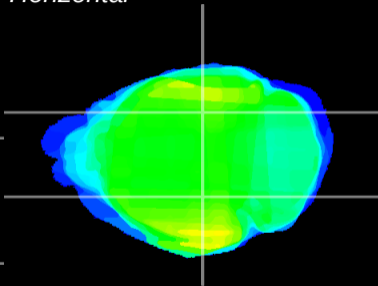

Coronal

Sagittal-R

Sagittal-L

ViBrism: CX16314
Horizontal

LG