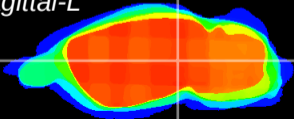

Coronal

Sagittal-R

Sagittal-L

ViBrism: CX16315
Horizontal

MG