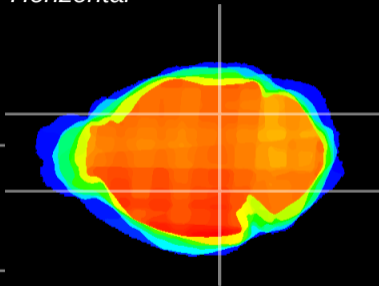

Coronal

Sagittal-R

Sagittal-L

ViBrism: CX16315
Horizontal

MG