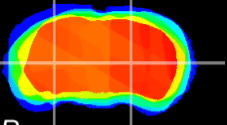

Coronal

Sagittal-R

Sagittal-L

ViBrism: CX16315
Horizontal

MG