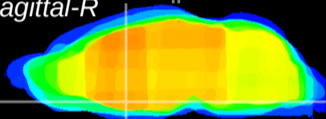

Coronal

Sagittal-R

Sagittal-L

ViBrism: CX16317
Horizontal

MPA