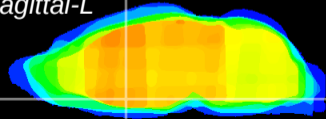

Coronal

Sagittal-R

Sagittal-L

ViBrism: CX16317
Horizontal

MPA