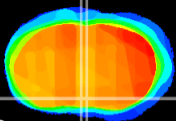

Coronal

Sagittal-R

Sagittal-L

ViBrism: CX16317
Horizontal

MPA