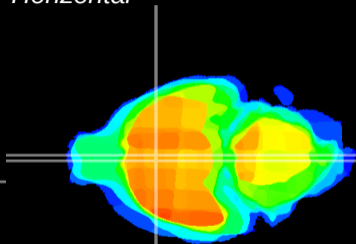

Coronal

Sagittal-R

Sagittal-L

ViBrism: CX16317
Horizontal

MPA