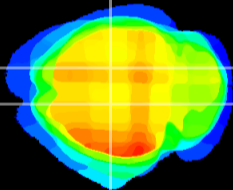

Coronal

Sagittal-R

Sagittal-L

ViBrism: CX16318
Horizontal

CA1