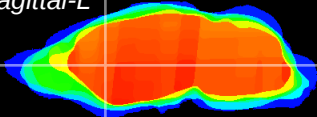

Coronal

Sagittal-R

Sagittal-L

ViBrism: CX16319
Horizontal

CPU medial