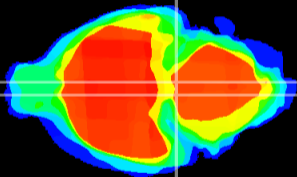

Coronal

Sagittal-R

Sagittal-L

ViBrism: CX16319
Horizontal

Pn