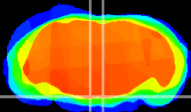

Coronal

Sagittal-R

Sagittal-L

ViBrism: CX16319
Horizontal

Pn