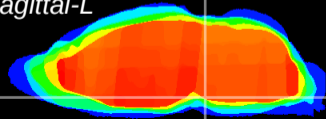

Coronal

Sagittal-R

Sagittal-L

ViBrism: CX16319
Horizontal

Pn