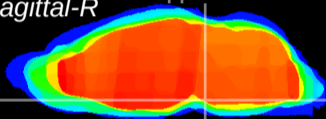

Coronal

Sagittal-R

Sagittal-L

ViBrism: CX16319
Horizontal

Pn