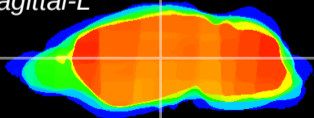

Coronal

Sagittal-R

Sagittal-L

ViBrism: CX16326
Horizontal

VPM/VPL