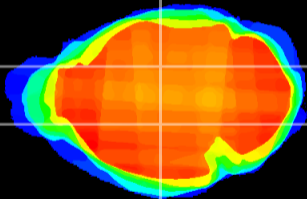

Coronal

Sagittal-R

Sagittal-L

ViBrism: CX16326
Horizontal

VPM/VPL