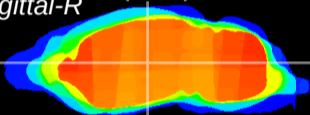

Coronal

Sagittal-R

Sagittal-L

ViBrism: CX16326
Horizontal

VPM/VPL