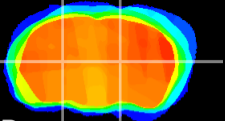

Coronal

Sagittal-R

Sagittal-L

ViBrism: CX16326
Horizontal

VPM/VPL