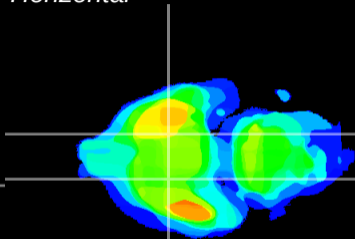

Coronal

Sagittal-R

Sagittal-L

ViBrism: CX16329
Horizontal

S0