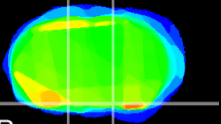

Coronal

Sagittal-R

Sagittal-L

ViBrism: CX16329
Horizontal

S0