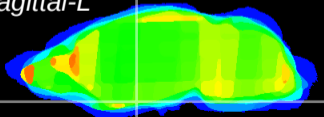

Coronal

Sagittal-R

Sagittal-L

ViBrism: CX16329
Horizontal

S0