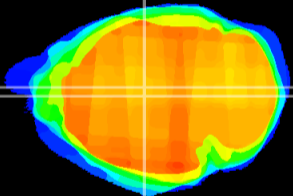

Coronal

Sagittal-R

Sagittal-L

ViBrism: CX16330
Horizontal

Hb