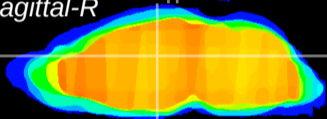

Coronal

Sagittal-R

Sagittal-L

ViBrism: CX16330
Horizontal

Hb