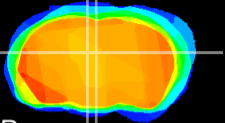

Coronal

Sagittal-R

Sagittal-L

ViBrism: CX16330
Horizontal

Hb