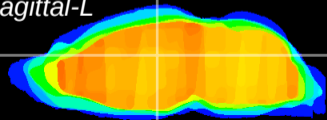

Coronal

Sagittal-R

Sagittal-L

ViBrism: CX16330
Horizontal

Hb