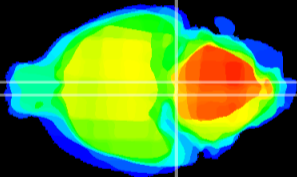

Coronal

Sagittal-R

Sagittal-L

ViBrism: CX16332
Horizontal

Pn