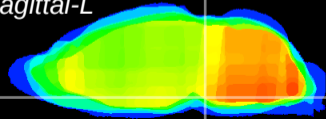

Coronal

Sagittal-R

Sagittal-L

ViBrism: CX16332
Horizontal

Pn