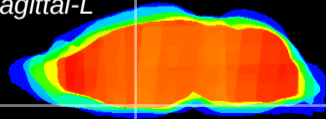

Coronal

Sagittal-R

Sagittal-L

ViBriSM: CX16335
Horizontal

SCN