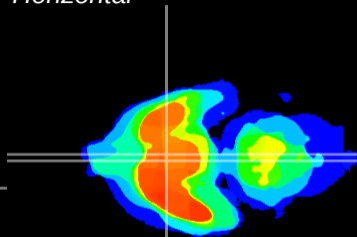

Coronal

Sagittal-R

Sagittal-L

ViBriSM: CX16335
Horizontal

SCN