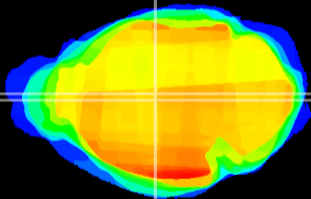

Coronal

Sagittal-R

Sagittal-L

ViBrism: CX16338
Horizontal

MD