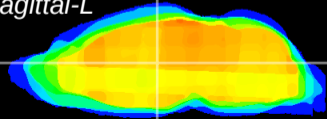

Coronal

Sagittal-R

Sagittal-L

ViBrism: CX16338
Horizontal

MD