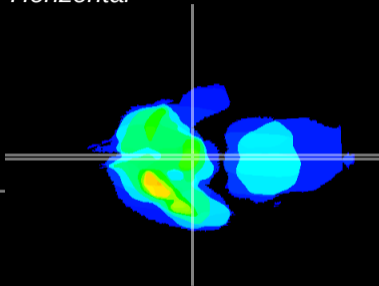

Coronal

Sagittal-R

Sagittal-L

ViBrism: CX16345
Horizontal

ME