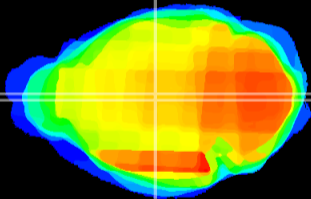

Coronal

Sagittal-R

Sagittal-L

ViBrism: CX16348
Horizontal

MD