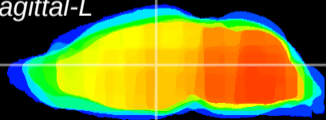

Coronal

Sagittal-R

Sagittal-L

ViBrism: CX16348
Horizontal

MD