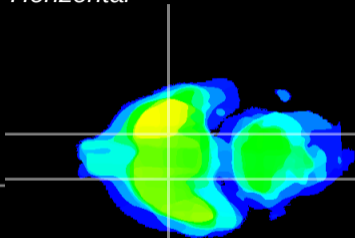

Coronal

Sagittal-R

Sagittal-L

ViBrism: CX16354
Horizontal

S0