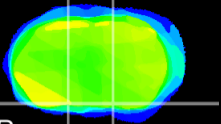

Coronal

Sagittal-R

Sagittal-L

ViBrism: CX16354
Horizontal

S0