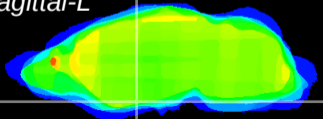

Coronal

Sagittal-R

Sagittal-L

ViBrism: CX16354
Horizontal

S0