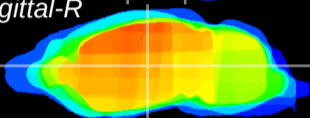

Coronal

Sagittal-R

Sagittal-L

ViBrism: CX16355
Horizontal

VPM/VPL