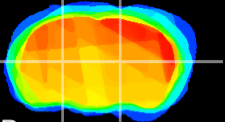

Coronal

Sagittal-R

Sagittal-L

ViBrism: CX16355
Horizontal

VPM/VPL