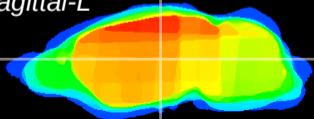

Coronal

Sagittal-R

Sagittal-L

ViBrism: CX16355
Horizontal

VPM/VPL