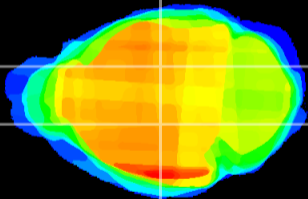

Coronal

Sagittal-R

Sagittal-L

ViBrism: CX16355
Horizontal

VPM/VPL