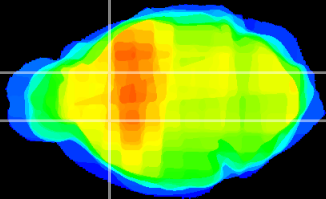

Coronal

Sagittal-R

Sagittal-L

ViBriSM: CX16358
Horizontal

CPU medial