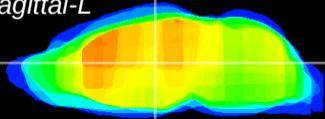

Coronal

Sagittal-R

Sagittal-L

ViBrism: CX16359
Horizontal

MD