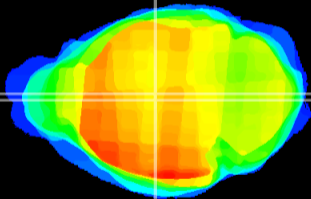

Coronal

Sagittal-R

Sagittal-L

ViBrism: CX16359
Horizontal

MD