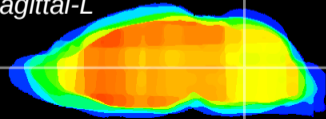

Coronal

Sagittal-R

Sagittal-L

ViBrism: CX16367
Horizontal

MVe