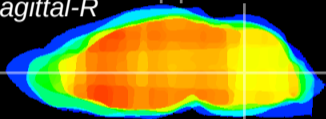

Coronal

Sagittal-R

Sagittal-L

ViBrism: CX16367
Horizontal

MVe