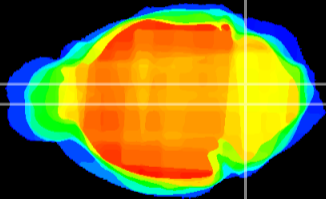

Coronal

Sagittal-R

Sagittal-L

ViBrism: CX16367
Horizontal

MVe