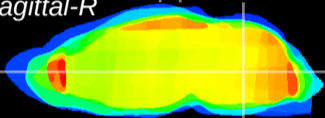

Coronal

Sagittal-R

Sagittal-L

ViBrism: CX16371
Horizontal

MVe