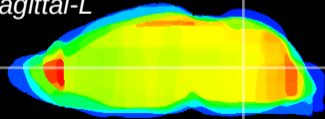

Coronal

Sagittal-R

Sagittal-L

ViBrism: CX16371
Horizontal

MVe