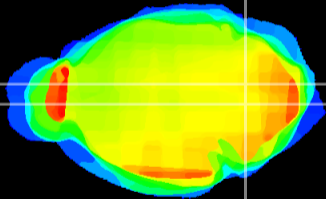

Coronal

Sagittal-R

Sagittal-L

ViBrism: CX16371
Horizontal

MVe