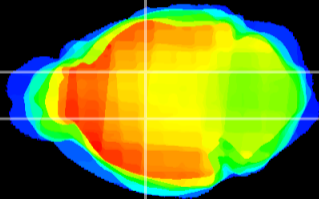

Coronal

Sagittal-R

Sagittal-L

ViBriSM: CX16376
Horizontal

VA/VL