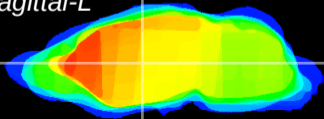

Coronal

Sagittal-R

Sagittal-L

ViBriSM: CX16376
Horizontal

VA/VL