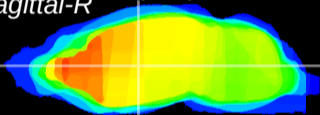

Coronal

Sagittal-R

Sagittal-L

ViBriSM: CX16376
Horizontal

VA/VL