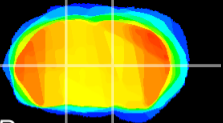

Coronal

Sagittal-R

Sagittal-L

ViBriSM: CX16376
Horizontal

VA/VL