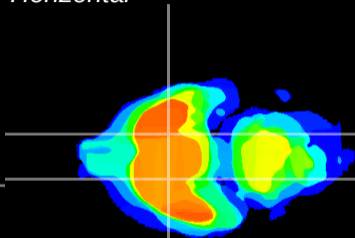

Coronal

Sagittal-R

Sagittal-L

ViBrism: CX16377
Horizontal

S0