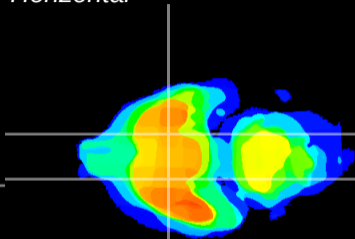

Coronal

Sagittal-R

Sagittal-L

ViBrism: CX16378
Horizontal

S0