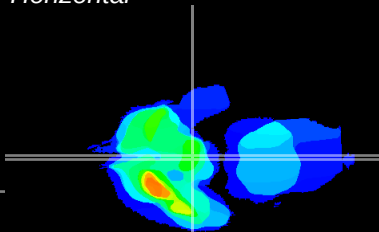

Coronal

Sagittal-R

Sagittal-L

ViBrism: CX16380
Horizontal

ME