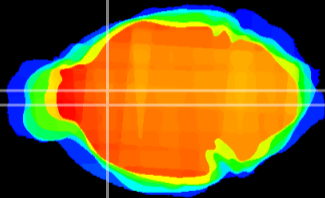

Coronal

Sagittal-R

Sagittal-L

ViBrisM: CX16381
Horizontal

LS