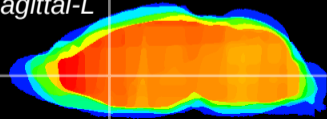

Coronal

Sagittal-R

Sagittal-L

ViBrisM: CX16381
Horizontal

LS