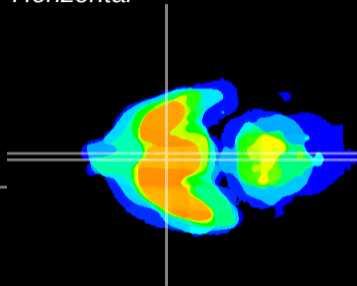

Coronal

Sagittal-R

Sagittal-L

ViBrism: CX16382
Horizontal

SCN