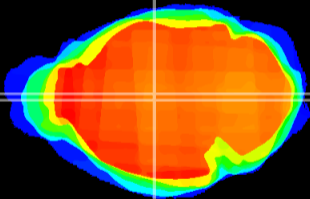

Coronal

Sagittal-R

Sagittal-L

ViBrism: CX16384
Horizontal

MD