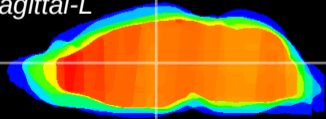

Coronal

Sagittal-R

Sagittal-L

ViBrism: CX16384
Horizontal

MD