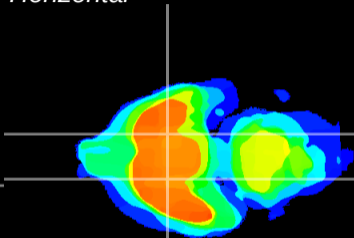

Coronal

Sagittal-R

Sagittal-L

ViBriSm: CX16386
Horizontal

S0