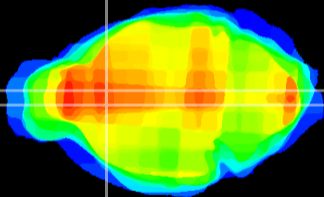

Coronal

Sagittal-R

Sagittal-L

ViBrisM: CX16389
Horizontal

LS