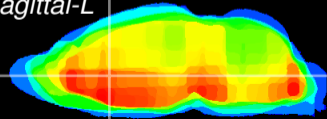

Coronal

Sagittal-R

Sagittal-L

ViBrisM: CX16389
Horizontal

LS