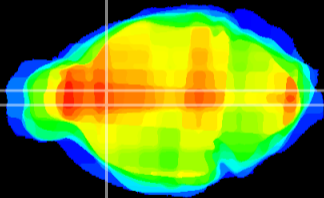

Coronal

Sagittal-R

Sagittal-L

ViBrism: CX16389
Horizontal

LS