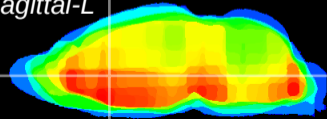

Coronal

Sagittal-R

Sagittal-L

ViBrism: CX16389
Horizontal

LS