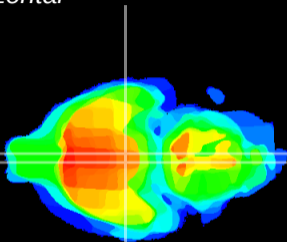

Coronal

Sagittal-R

Sagittal-L

ViBrism: CX16389
Horizontal

VMH