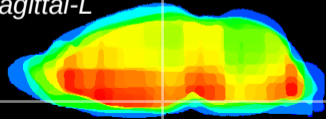

Coronal

Sagittal-R

Sagittal-L

ViBrism: CX16389
Horizontal

VMH