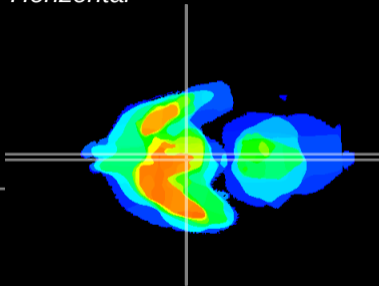

Coronal

Sagittal-R

Sagittal-L

ViBrism: CX16390
Horizontal

Arc