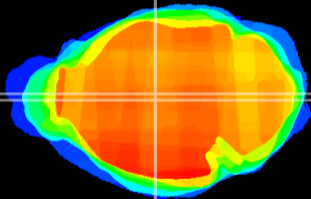

Coronal

Sagittal-R

Sagittal-L

ViBrism: CX16390
Horizontal

MD