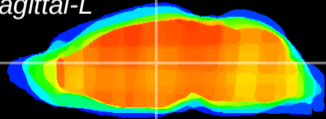

Coronal

Sagittal-R

Sagittal-L

ViBrism: CX16390
Horizontal

MD