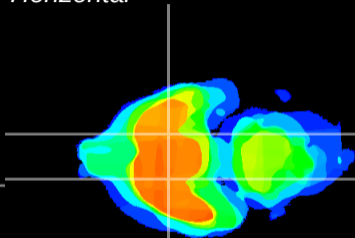

Coronal

Sagittal-R

Sagittal-L

ViBrisM: CX16390
Horizontal

S0