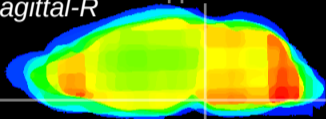

Coronal

Sagittal-R

Sagittal-L

ViBrism: CX16396
Horizontal

Pn