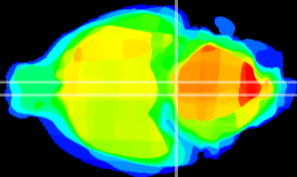

Coronal

Sagittal-R

Sagittal-L

ViBrism: CX16396
Horizontal

Pn