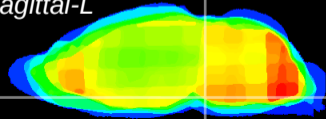

Coronal

Sagittal-R

Sagittal-L

ViBrism: CX16396
Horizontal

Pn