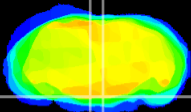

Coronal

Sagittal-R

Sagittal-L

ViBrism: CX16396
Horizontal

Pn